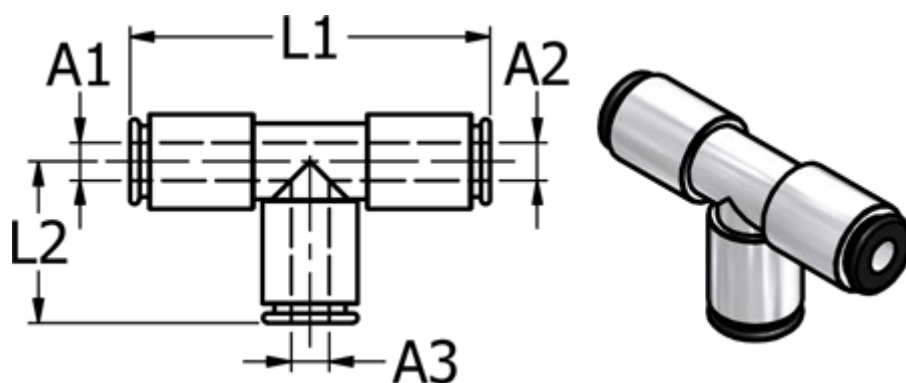

Article number: 586749008

Description: Push-in fitting 749.008, Ø8 /Ø8 /Ø8  
Tee connector

## Measures

Ext. hose diameter A1 = 8

Ext. hose diameter A2 = 8

Ext. hose diameter A3 = 8

L1 = 42.6

L2 = 21.3